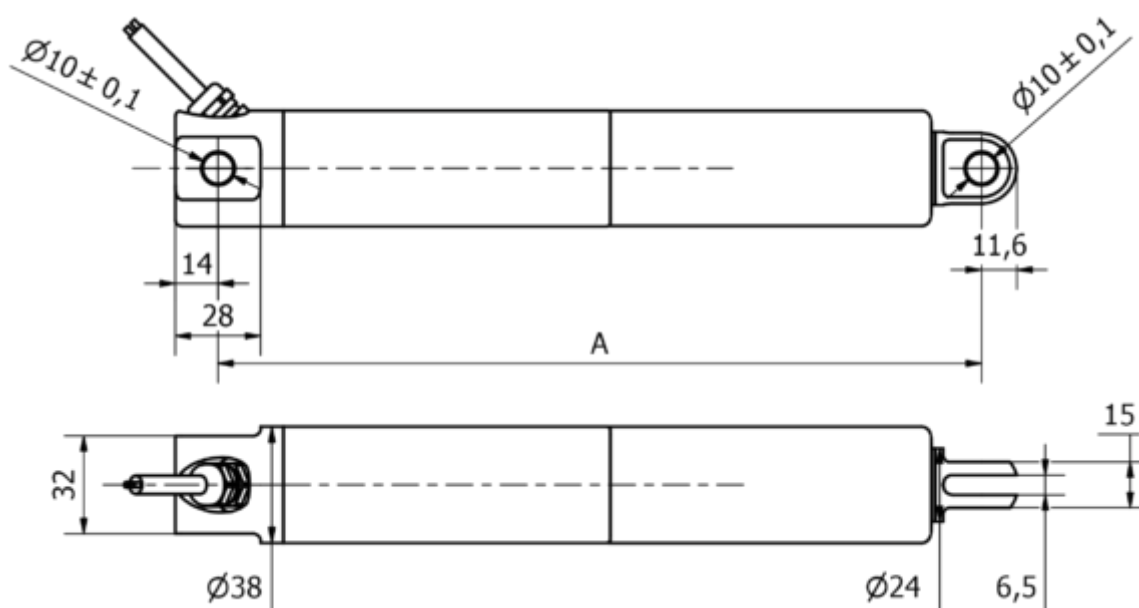

Data Sheet

Article number: 8S38210008003KCNLSK0

Description: KLEEl ine38, 100mm, 800N, 8 mm/s, Stainless steel, IP69K
24 VDC, 3 m. Cable, Limit Switch Hall, Clevis

Measures

A	= 220 + slaglængde/stroke
Cable length	= 3 m
Load speed mm/s	= 8 mm/s
Option	= Hall sensor
Stroke (mm)	= 100
Voltage	= 24 V